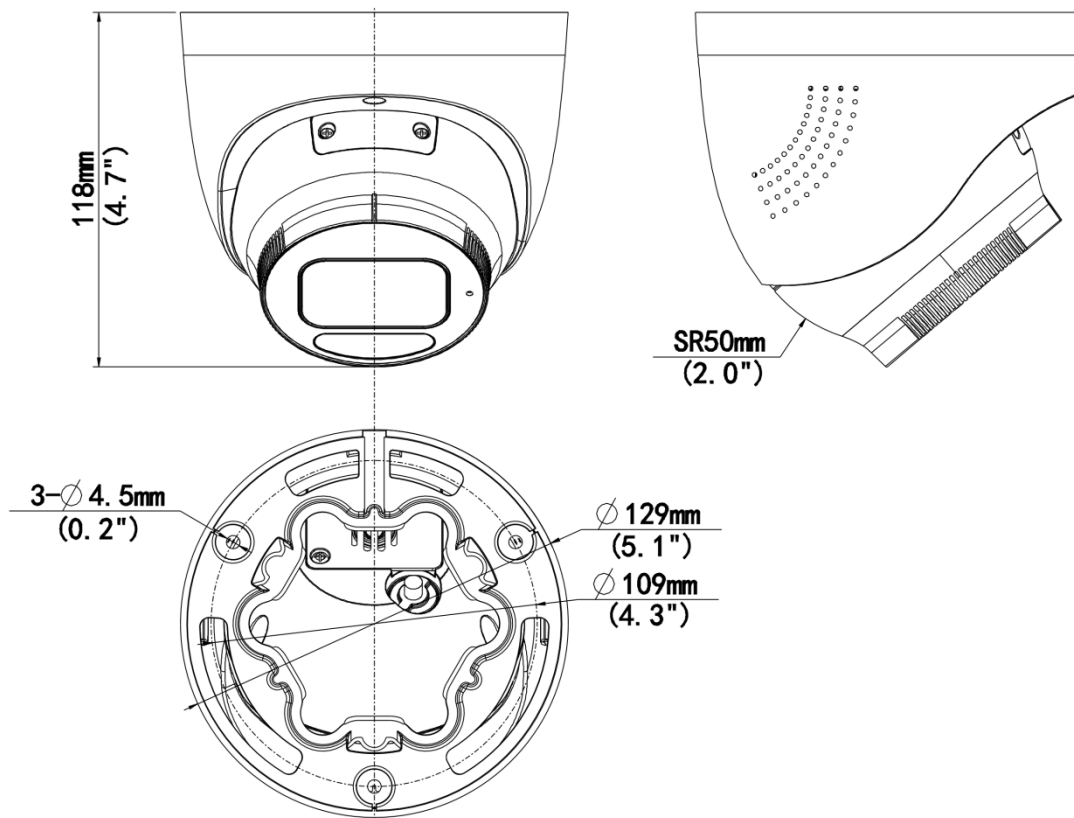

Accessories

TR-JB03-H-IN

Junction Box for Metal Turret Camera(Support wiring from behind)

TR-UP06-IN

Universal Pole Mounting Bracket

TR-SE24-A-IN

Dome Pendant Mounting Pole 500mm

TR-JB07/WM03-F-IN

Wall Mounting Assembling Bracket with Back Hole for 3 Inch Hemisphere

TR-UC08-C

Bullet&Dome Corner Mounting Bracket

TR-CM24-IN

Dome Pendant Mounting Bracket(Indoor)

TR-WM03-B-IN

Wall Mounting Assembling Bracket for 3 Inch Hemisphere

TR-SE24-IN

Dome Pendant Mounting Pole 200mm